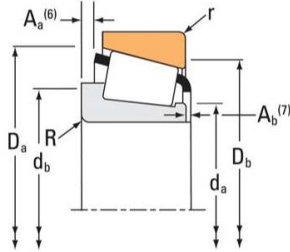

TYPE TS

GATES SNOWMOBILE BELT FOR
YAMAHA FX NYTRO MTX 153 & FX NYTRO
162 2012 2013 2014

Bearing No. 153

Series	155
Cup Part Number	153
Design Units	Imperial
D	2.0472 in
C - Cup Width	0.5900 in
r - Cup Backface To Clear Radius ¹	0.04 in
Da - Cup Frontface Backing Diameter	1.89 in
Db - Cup Backface Backing Diameter	1.77 in
e - ISO Factor ²	0.32
Y - ISO Factor ³	1.9
Cg - Geometry Factor	0.0482

153 Bearing 2D drawings and 3D CAD models