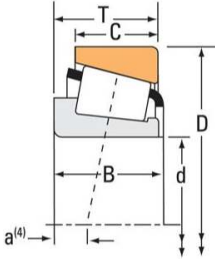

TYPE TS

GATES SNOWMOBILE BELT FOR
YAMAHA FX NYTRO MTX 153 & FX NYTRO
162 2012 2013 2014

Bearing No. 153

Series	155
Cup Part Number	153
Design Units	Imperial
D	2.0472 in
C - Cup Width	0.5900 in
r - Cup Backface To Clear Radius ¹	0.04 in
Da - Cup Frontface Backing Diameter	1.89 in
Db - Cup Backface Backing Diameter	1.77 in
e - ISO Factor ²	0.32
Y - ISO Factor ³	1.9
Cg - Geometry Factor	0.0482

153 Bearing 2D drawings and 3D CAD models