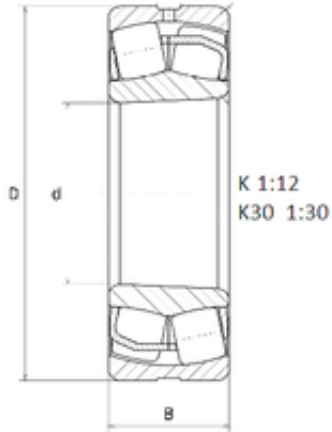

Liaocheng City Hsn Bearing Co., Ltd.

1500,000 mm x 1820,000 mm x 315,000 mm
NTN 248/1500K30 Spherical Roller Bearings

Bearing No. 248/1500K30

Size	1500x1820x315 mm
Bore Diameter	1500,000 mm
Outer Diameter	1820,000 mm
Width	315,000 mm
d	1500,000 mm
D	1820,000 mm
B	315,000 mm
C	315,000 mm

248/1500K30 Bearing 2D drawings and 3D CAD models