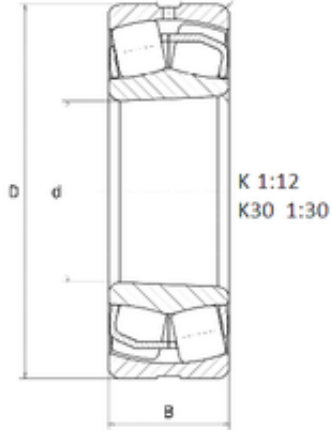

Liaocheng City Hsn Bearing Co., Ltd.

1180,000 mm x 1660,000 mm x 475,000 mm
NTN 240/1180BK30 Spherical Roller Bearings

Bearing No. 240/1180BK30

Size	1180x1660x475 mm
Bore Diameter	1180,000 mm
Outer Diameter	1660,000 mm
Width	475,000 mm
d	1180,000 mm
D	1660,000 mm
B	475,000 mm
C	475,000 mm

240/1180BK30 Bearing 2D drawings and 3D CAD models