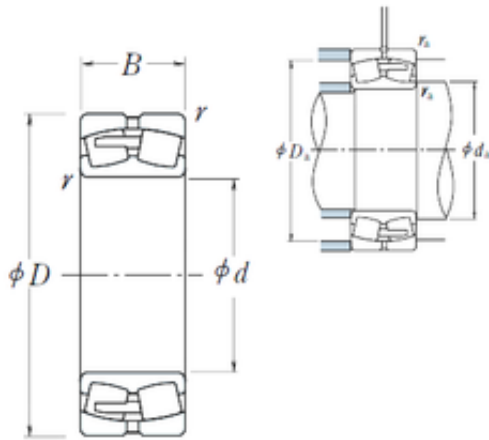

Liaocheng City Hsn Bearing Co., Ltd.

190 mm x 340 mm x 92 mm NSK 22238CAE4 Spherical Roller Bearing

Bearing No. 22238CAE4

Size	190x340x92 mm
Bore Diameter	190 mm
Outer Diameter	340 mm
Width	92 mm
d	190 mm
D	340 mm
B	92 mm
C	92 mm
r min.	4 mm
da min.	208 mm
Da min	296 mm
Da max.	322 mm
ra max.	3 mm
Weight	35,5 Kg
Basic dynamic load rating (C)	1140 kN
Basic static load rating (C0)	1730 kN
(Grease) Lubrication Speed	1000 r/min
(Oil) Lubrication Speed	1200 r/min
Calculation factor (e)	0,26
Calculation factor (Y0)	2,5
Calculation factor (Y2)	3,8

22238CAE4 Bearing 2D drawings and 3D CAD models