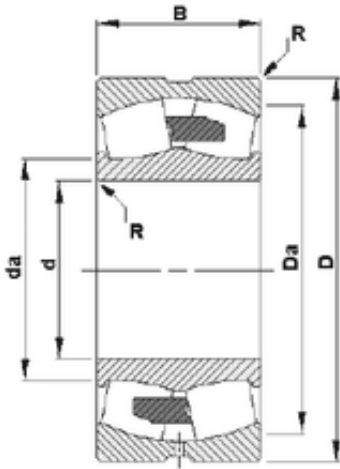

Liaocheng City Hsn Bearing Co., Ltd.

800 mm x 1420 mm x 488 mm Timken 232/800YMD Spherical Roller Bearing

Bearing No. 232/800YMD

Size	800x1420x488 mm
Bore Diameter	800 mm
Outer Diameter	1420 mm
Width	488 mm
d	800 mm
D	1420 mm
B	488 mm
C	488 mm
R	11 mm
Da	1272 mm
da	935 mm

232/800YMD Bearing 2D drawings and 3D CAD models